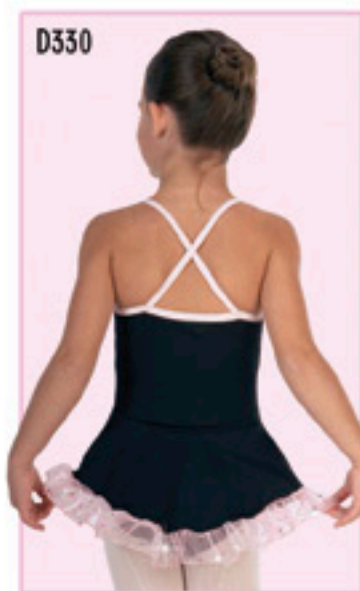

Curtsey

D443

D215

D329

D330

D331

D443

D553

D215

D329

D330

D331

D443 Camisole Top with Front Ruffle
Camisole top in black sylktech with pink twinkle toes sequined mesh ruffle and ballet pink sylktech trim. Back criss-cross straps. Front upper bodice lining CXS-CI, shelf bra CM-CL. Color Code – 016. CXS-CS-CI-CM-CL. Wholesale price: Child $

D553 Sylktech Shorts with Heart Detail
Shorts in black sylktech with pink heart detail. Color Code – 016. CXS-CS-CI-CM-CL. Wholesale price: Child $

D215 Asymmetrical Leotard with Ruffle
Asymmetrical leotard in ballet pink sylktech with pink twinkle toes sequined mesh ruffle. Front upper bodice lining CXS-CI, shelf bra CM-CL. Color Code – 142. CXS-CS-CI-CM-CL. Wholesale price: Child $

D616 Faux Wrap Pull-On Skirt
Faux wrap pull-on skirt in pink twinkle toes sequined mesh with ballet pink sylktech waistband. Color Code – M40. CXS-CS-CI-CM-CL. Wholesale price: Child $

D330 Camisole Dress with Criss-Cross Back
Camisole dress in black sylktech with ballet pink sylktech trim. Back criss-cross straps and pink twinkle toes sequined mesh ruffle on skirt. Front upper bodice lining CXS-CI, shelf bra CM-CL. Color Code – 016. CXS-CS-CI-CM-CL. Wholesale price: Child $

D330 Camisole Dress with Criss-Cross Back
Camisole dress in black sylktech with ballet pink sylktech trim. Back criss-cross straps and pink twinkle toes sequined mesh ruffle on skirt. Front upper bodice lining CXS-CI, shelf bra CM-CL. Color Code – 016. CXS-CS-CI-CM-CL. Wholesale price: Child $