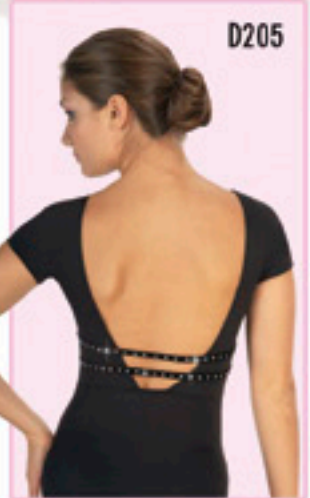

**D703 Gauntlets with Jewel Accents**  
 Gauntlets in black sylktech with jewel accents. Color Code – 016. CS-CI-CM-CL-AP-AS-AM-AL-AXL  
 Wholesale price: Child \$ Adult \$

D201

D205

**D205 Cap Sleeve Leotard**  
 Cap sleeve leotard in black sylktech. Low cut back with black velvet strap detail and jewel accents. Front upper bodice lining CXS-CI, shelf bra CM-AXL. Color Code – 016. CXS-CS-CI-CM-CL-AP-AS-AM-AL-AXL  
 Wholesale price: Child \$ Adult \$

D205

D202

D202

D203

D203

**D202 V-Neck Leotard with Criss-Cross Back**  
 Camisole leotard in black sylktech. Front v-neck and back strap detail with jewel accents. Front upper bodice lining CS-CI, shelf bra CM-AXL. Color Code – 016. CS-CI-CM-CL-AP-AS-AM-AL-AXL  
 Wholesale price: Child \$ Adult \$