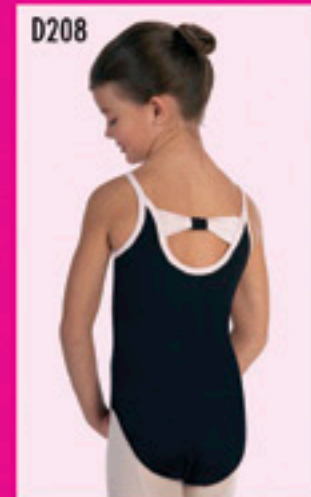

Precious Plié

D327 Camisole Dress with Criss-Cross Back
Camisole dress in ballet pink sylktech with black velvet trim and back criss-cross straps. Contrast black velvet style line with floral embellishment and ballet pink georgette skirt. Front upper bodice lining CXS-CI, shelf bra CM-CL. Color Code – 142. CXS-CS-CI-CM-CL. Wholesale price: Child S

D207 Cap Sleeve Leotard
Cap sleeve leotard in black sylktech with ballet pink sylktech midriff trim. Front chest floral embellishment and deep "v" back. Front upper bodice lining CXS-CI, shelf bra CM-CL. Color Code – 016. CXS-CS-CI-CM-CL. Wholesale price: Child S

D615 Pull-On Skirt with Flower Detail
Double layer pull-on skirt in black and ballet pink georgette with black sylktech waistband and floral embellishment. Color Code – 016. CXS-CS-CI-CM-CL. Wholesale price: Child S

D209 Sleeveless Leotard with Princess Seams
Sleeveless leotard in black sylktech with ballet pink sylktech trim. Front chest floral embellishment. Front upper bodice lining CXS-CI, shelf bra CM-CL. Color Code – 016. CXS-CS-CI-CM-CL. Wholesale price: Child S

D208 Camisole Leotard with Back Bow Detail
Camisole leotard in black sylktech with ballet pink sylktech trim. Back bow detail and front chest floral embellishment. Front upper bodice lining CXS-CI, shelf bra CM-CL. Color Code – 016. CXS-CS-CI-CM-CL. Wholesale price: Child S

D206 Camisole Leotard with Back Keyhole
Camisole leotard in ballet pink sylktech with black velvet trim. Back keyhole and front neck floral embellishment. Front upper bodice lining CXS-CI, shelf bra CM-CL. Color Code – 142. CXS-CS-CI-CM-CL. Wholesale price: Child S