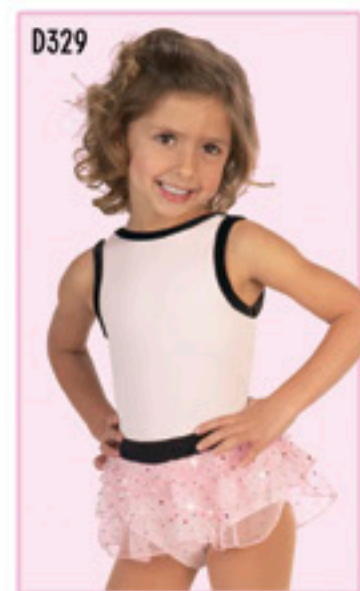

Curtsey

D443

D215

D329

D330

D331

D443

D553

D215

D329

D330

D331

D443 Camisole Top with Front Ruffle
Camisole top in black sylktech with pink twinkle toes sequined mesh ruffle and ballet pink sylktech trim. Back criss-cross straps. Front upper bodice lining CXS-CI, shelf bra CM-CL. Color Code – 016. CXS-CS-CI-CM-CL. Wholesale price: Child $

D553 Sylktech Shorts with Heart Detail
Shorts in black sylktech with pink heart detail. Color Code – 016. CXS-CS-CI-CM-CL. Wholesale price: Child $

D215 Asymmetrical Leotard with Ruffle
Asymmetrical leotard in ballet pink sylktech with pink twinkle toes sequined mesh ruffle. Front upper bodice lining CXS-CI, shelf bra CM-CL. Color Code – 142. CXS-CS-CI-CM-CL. Wholesale price: Child $

D616 Faux Wrap Pull-On Skirt
Faux wrap pull-on skirt in pink twinkle toes sequined mesh with ballet pink sylktech waistband. Color Code – M40. CXS-CS-CI-CM-CL. Wholesale price: Child $

D330 Camisole Dress with Criss-Cross Back
Camisole dress in black sylktech with ballet pink sylktech trim. Back criss-cross straps and pink twinkle toes sequined mesh ruffle on skirt. Front upper bodice lining CXS-CI, shelf bra CM-CL. Color Code – 016. CXS-CS-CI-CM-CL. Wholesale price: Child $

D330 Camisole Dress with Criss-Cross Back
Camisole dress in black sylktech with ballet pink sylktech trim. Back criss-cross straps and pink twinkle toes sequined mesh ruffle on skirt. Front upper bodice lining CXS-CI, shelf bra CM-CL. Color Code – 016. CXS-CS-CI-CM-CL. Wholesale price: Child $