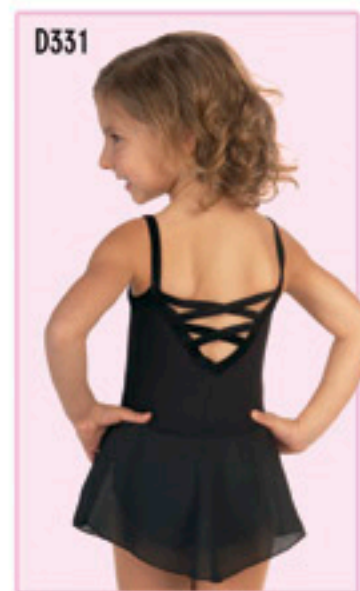

Curtsey

D443

D215

D329

D330

D331

D443

D553

D215

D329

D330

D331

D443 Camisole Top with Front Ruffle
Camisole top in black sylktech with pink twinkle toes sequined mesh ruffle and ballet pink sylktech trim. Back criss-cross straps. Front upper bodice lining CXS-CI, shelf bra CM-CL. Color Code – 016. CXS-CS-CI-CM-CL. Wholesale price: Child $

D553 Sylktech Shorts with Heart Detail
Shorts in black sylktech with pink heart detail. Color Code – 016. CXS-CS-CI-CM-CL. Wholesale price: Child $

D215 Asymmetrical Leotard with Ruffle
Asymmetrical leotard in ballet pink sylktech with pink twinkle toes sequined mesh ruffle. Front upper bodice lining CXS-CI, shelf bra CM-CL. Color Code – 142. CXS-CS-CI-CM-CL. Wholesale price: Child $

D616 Faux Wrap Pull-On Skirt
Faux wrap pull-on skirt in pink twinkle toes sequined mesh with ballet pink sylktech waistband. Color Code – M40. CXS-CS-CI-CM-CL. Wholesale price: Child $

D330 Camisole Dress with Criss-Cross Back
Camisole dress in black sylktech with ballet pink sylktech trim. Back criss-cross straps and pink twinkle toes sequined mesh ruffle on skirt. Front upper bodice lining CXS-CI, shelf bra CM-CL. Color Code – 016. CXS-CS-CI-CM-CL. Wholesale price: Child $

D330 Camisole Dress with Criss-Cross Back
Camisole dress in black sylktech with ballet pink sylktech trim. Back criss-cross straps and pink twinkle toes sequined mesh ruffle on skirt. Front upper bodice lining CXS-CI, shelf bra CM-CL. Color Code – 016. CXS-CS-CI-CM-CL. Wholesale price: Child $