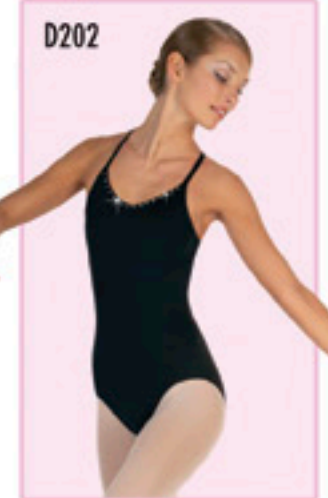

**D703 Gauntlets with Jewel Accents**  
 Gauntlets in black sylktech with jewel accents. Color Code – 016. CS-CI-CM-CL-AP-AS-AM-AL-AXL  
 Wholesale price: Child \$ Adult \$

D201

D205

**D205 Cap Sleeve Leotard**  
 Cap sleeve leotard in black sylktech. Low cut back with black velvet strap detail and jewel accents. Front upper bodice lining CXS-CI, shelf bra CM-AXL. Color Code – 016. CXS-CS-CI-CM-CL-AP-AS-AM-AL-AXL  
 Wholesale price: Child \$ Adult \$

D205

D202

D202

D203

D203

**D202 V-Neck Leotard with Criss-Cross Back**  
 Camisole leotard in black sylktech. Front v-neck and back strap detail with jewel accents. Front upper bodice lining CS-CI, shelf bra CM-AXL. Color Code – 016. CS-CI-CM-CL-AP-AS-AM-AL-AXL  
 Wholesale price: Child \$ Adult \$