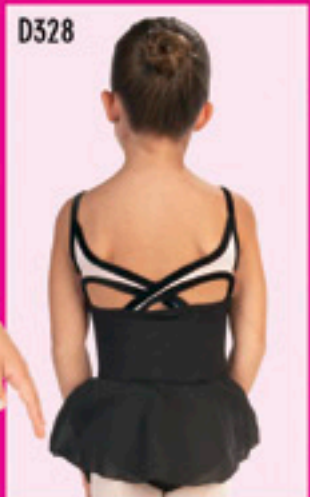

Precious Plié

D327 Camisole Dress with Criss-Cross Back
Camisole dress in ballet pink sylktech with black velvet trim and back criss-cross straps. Contrast black velvet style line with floral embellishment and ballet pink georgette skirt. Front upper bodice lining CXS-CI, shelf bra CM-CL. Color Code – 142. CXS-CS-CI-CM-CL. Wholesale price: Child S

D207 Cap Sleeve Leotard
Cap sleeve leotard in black sylktech with ballet pink sylktech midriff trim. Front chest floral embellishment and deep "v" back. Front upper bodice lining CXS-CI, shelf bra CM-CL. Color Code – 016. CXS-CS-CI-CM-CL. Wholesale price: Child S

D615 Pull-On Skirt with Flower Detail
Double layer pull-on skirt in black and ballet pink georgette with black sylktech waistband and floral embellishment. Color Code – 016. CXS-CS-CI-CM-CL. Wholesale price: Child S

D209 Sleeveless Leotard with Princess Seams
Sleeveless leotard in black sylktech with ballet pink sylktech trim. Front chest floral embellishment. Front upper bodice lining CXS-CI, shelf bra CM-CL. Color Code – 016. CXS-CS-CI-CM-CL. Wholesale price: Child S

D208 Camisole Leotard with Back Bow Detail
Camisole leotard in black sylktech with ballet pink sylktech trim. Back bow detail and front chest floral embellishment. Front upper bodice lining CXS-CI, shelf bra CM-CL. Color Code – 016. CXS-CS-CI-CM-CL. Wholesale price: Child S

D206 Camisole Leotard with Back Keyhole
Camisole leotard in ballet pink sylktech with black velvet trim. Back keyhole and front neck floral embellishment. Front upper bodice lining CXS-CI, shelf bra CM-CL. Color Code – 142. CXS-CS-CI-CM-CL. Wholesale price: Child S