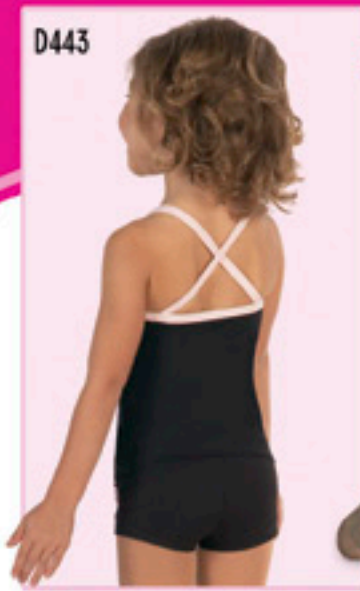

Curtsey

D443